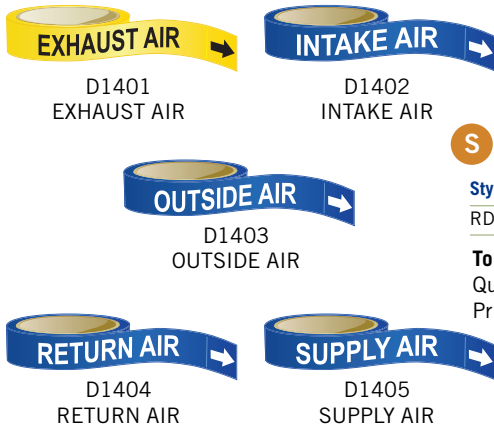

S Stock Pricing Duct Markers On A Roll

Style	Size	1 - 4	5 - 9	10+
RDMS	2-1/4 x 16"	57.00	52.00	47.50

To Order Stock: Specify Part Number and Quantity. OK To Combine Similar Items For Best Price.

EZ Duct Markers

- Self Adhesive Vinyl
- Arrows Included On Each Marker
- Arrows Detach Separately
- Choice Of Three Colors
- Two Sizes:
  - **DMS:** Up to 24" Duct, Size 2-1/4 x 16" with 1-1/2" Letters
  - **DML:** Over 24" Duct, Size 4 x 24" with 2-1/2" Letters