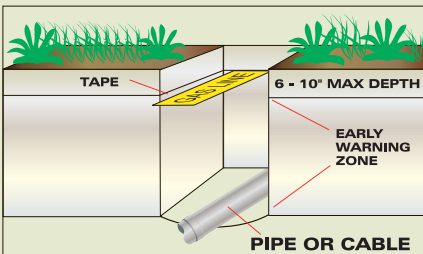

## Barricade Tapes

- Available in big 3" x 1000' Rolls
- Indoor / Outdoor use
- 4 mil thick

Part #	Legends
P3605	CAUTION CAUTION
P3617	CAUTION / CUIDADO
P3606	CAUTION OPEN TRENCH
P3607	CAUTION CONSTRUCTION AREA
P3608	CAUTION HARD HAT AREA
P3609	CAUTION NO SMOKING
P3610	CAUTION DO NOT ENTER
P3618	CAUTION DO NOT ENTER / CUIDADO NO ENTRE
P3611	CAUTION WET PAINT
P3612	CAUTION WET FLOOR
P3613	CAUTION MEN WORKING
P3615	CAUTION HIGH VOLTAGE
P3616	CAUTION NO PARKING

## Underground Tapes

Brimar offers Stock Underground Tape in APWA & AASHTO compliant colors. Underground Pipe Marking Tape is used to prevent digging accidents which can lead to injury and interruption of service. Tape is sold in big 1000' long rolls in either detectable or non-detectable construction. Detectable tape is commonly used on buried plastic pipes and standard tape is commonly used on buried metal pipes. Standard tape is 4 mil thick and detectable tape is 5 mil thick complete with foil.

### Underground Tape Stock List

Legends	Color	Standard Part #		Detectable Part #		
		3" Roll	6" Roll	2" Roll	3" Roll	6" Roll
CAUTION: BURIED GAS LINE BELOW	YEL/BLK	U31	U61	UD21	UD31	UD61
CAUTION: BURIED PIPELINE BELOW	YEL/BLK	U32	U62	UD22	UD32	UD62
CAUTION: BURIED ELECTRIC LINE BELOW	RED/BLK	U33	U63	UD23	UD33	UD63
CAUTION: BURIED FUEL LINE BELOW	YEL/BLK	U38	U68	N/A	N/A	N/A
CAUTION: BURIED STEAM LINE BELOW	YEL/BLK	U39	U69	N/A	N/A	N/A
CAUTION: BURIED WATER LINE BELOW	BLU/BLK	U36	U66	UD26	UD36	UD66
CAUTION: BURIED SEWER LINE BELOW	GRN/BLK	U37	U67	UD27	UD37	UD67