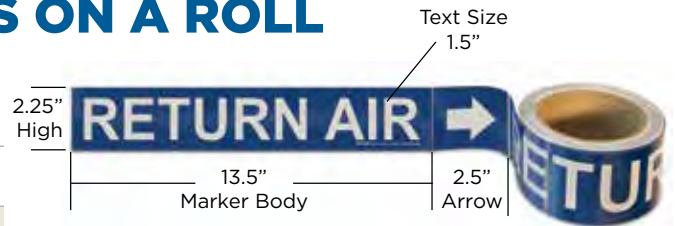

DUCT MARKERS ON A ROLL

Stock Duct Marker Rolls Pricing

Part #	Legend	Color	Size	1 - 4	5 - 9	10+
D1401	EXHAUST AIR	Y/B	16 x 2-1/4"	62.25	51.75	47.25
D1402	INTAKE AIR	BLU/W	16 x 2-1/4"	62.25	51.75	47.25
D1403	OUTSIDE AIR	BLU/W	16 x 2-1/4"	62.25	51.75	47.25
D1404	RETURN AIR	BLU/W	16 x 2-1/4"	62.25	51.75	47.25
D1406	RETURN AIR (NEW)	GRN/W	16 x 2-1/4"	62.25	51.75	47.25
D1405	SUPPLY AIR	BLU/W	16 x 2-1/4"	62.25	51.75	47.25
D1407	SUPPLY AIR (NEW)	Y/B	16 x 2-1/4"	62.25	51.75	47.25
D1408	SUPPLY AIR (NEW)	GRN/W	16 x 2-1/4"	62.25	51.75	47.25

50 Markers & 50 Detachable Arrows per Roll