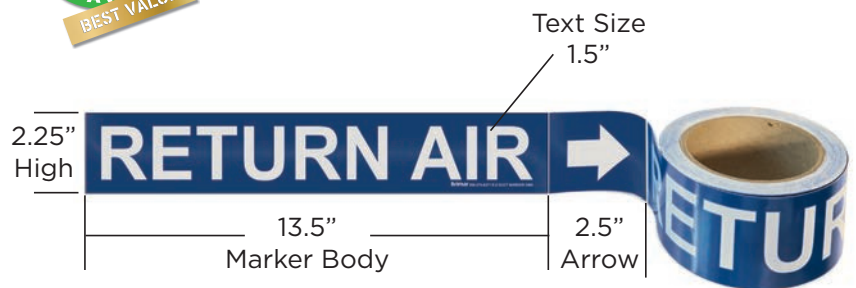

Rolls Pricing

Size	1 - 9	10 - 24	25+
16 x 2-1/4"	67.47	64.10	60.90

To Order Stock Duct Marker Rolls:

Specify part number & quantity. OK to combine stock rolls for best price.